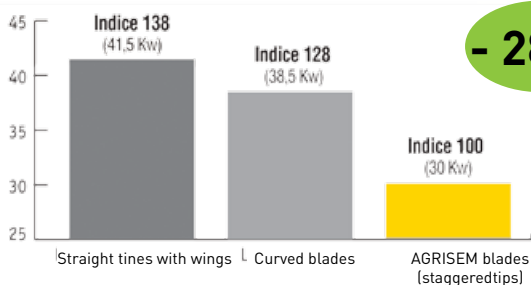

Multistop

Simplified setting of the working depth

Shifted tip blade

TCS 750

6 m foldable semi-mounted
Ø526 cage roller

Exclusivity

Grassland Cultiplow
Ø540 Flexi-Sem roller

Economy

Résultats of official trials by Derval (FR).
Power consumption of a 3m soil loosener working at 30 cm deep.

- Nearly 30% less power than a traditional soil loosener
- Improved productions

Strong frame

- Important release under the frame
- Frame made for any type of use
- Different versions according to your equipments