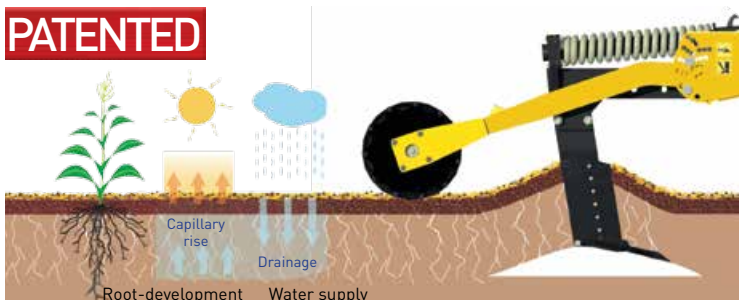

Cultiplow®

Soil loosener

The Professional's Choice

Exclusive technology

Cultiplow®

Frame

200x200 mm beam

Pushing bar

Centralized setting

Spring (or optional)

Unequal

Standard coupling

Cat. 3

Carbide tip

Serial: protection against wear
Optional: Socs Easy-Carbi

Parking stand

Uncoupling total security

Agronomy

Performance

PATENTED

- No disturbance of horizons
- Vertical cracking by the creation of a wave
- Facilitates crop growing capillary rises

- Homogeneous soil loosening on the entire width
- Without «blockage effect»
- Without creation of clods