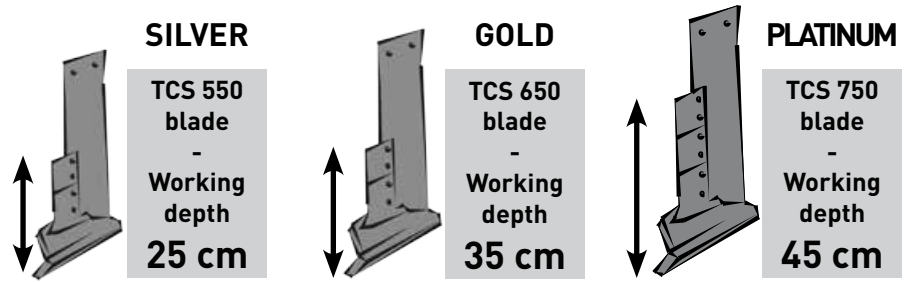

6 m foldable semi-mounted
Ø526 cage roller