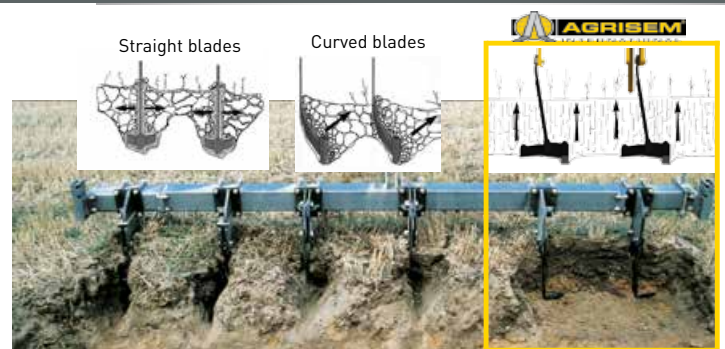

Cultiplow®

Soil loosener

The Professional's Choice

Exclusive technology

Cultiplow®

Frame

200x200 mm beam

Pushing bar

Centralized setting

Spring (or optional)

Unequal

Standard coupling

Cat. 3

Carbide tip

Serial: protection against wear
Optional: Socs Easy-Carbi

Parking stand

Uncoupling total security

Agronomy

Performance

PATENTED

- No disturbance of horizons
- Vertical cracking by the creation of a wave
- Facilitates crop growing capillary rises

- Homogeneous soil loosening on the entire width
- Without «blockage effect»
- Without creation of clods

The only known blade by des agronomists

Work from 15 cm to 45 cm deep From 5 to 10 km/h

ing security
bolt security)

led clearance

Combimulch 35

Preparation of the soil on the surface

Ø526 cage roller

Several rollers according to your type of soil